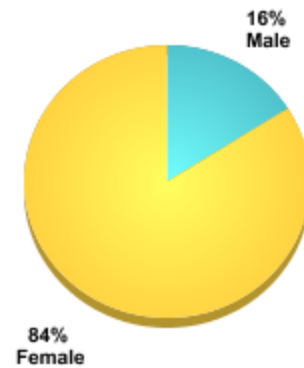

STUDENT GENDER