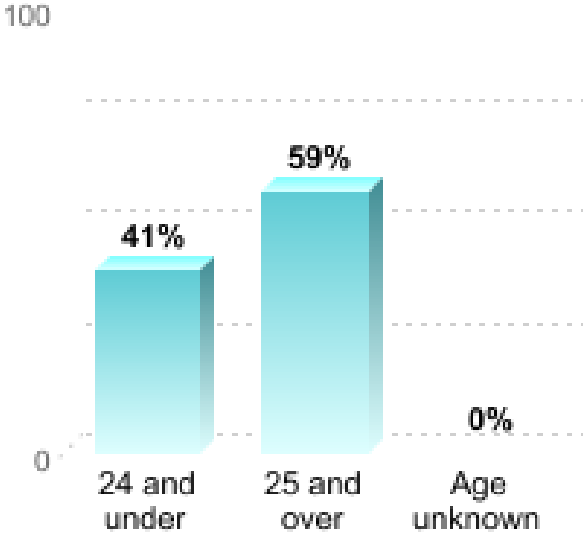

UNDERGRADUATE STUDENT AGE

Age data are reported for Fall 2017