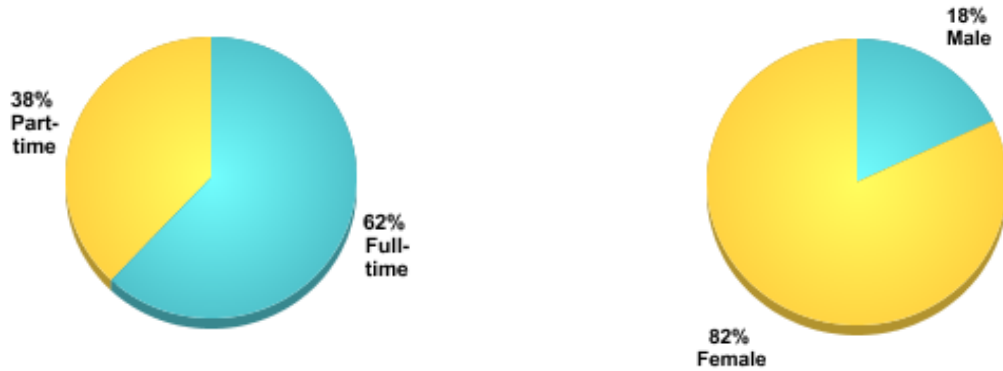

### STUDENT RACE/ETHNICITY

# UNDERGRADUATE STUDENT AGE

- Age data are reported for Fall 2017.

**TOTAL ENROLLMENT (ALL UNDERGRADUATE)**

**199**

Undergraduate transfer-in enrollment

65

**ATTENDANCE STATUS**

**STUDENT GENDER**

**STUDENT RACE/ETHNICITY**