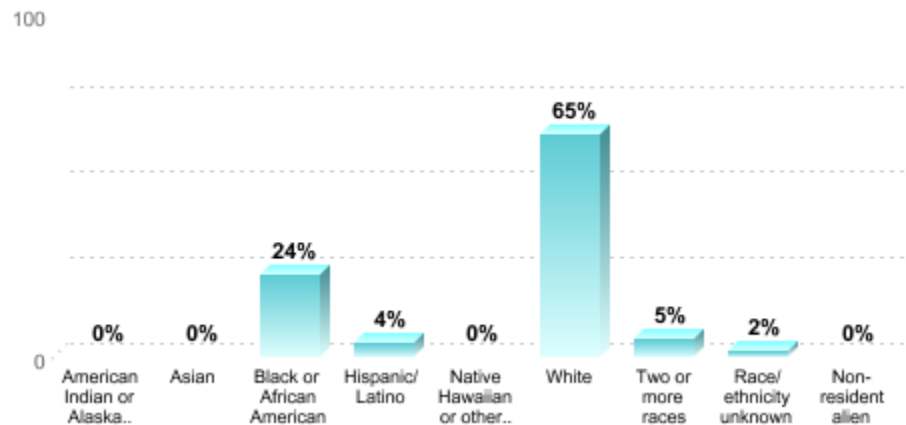

STUDENT RACE/ETHNICITY