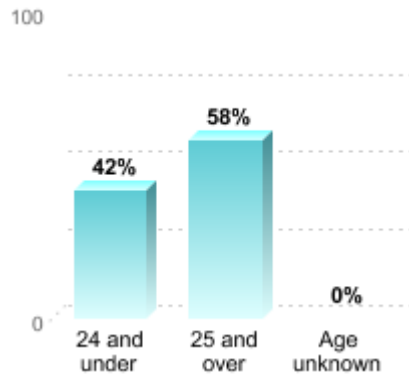

UNDERGRADUATE STUDENT AGE