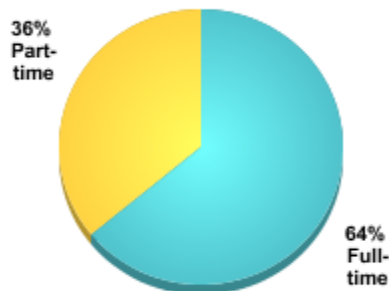

STUDENT BODY DIVERSITY

FALL 2016 – SANDUSKY CAMPUS

TOTAL ENROLLMENT (ALL UNDERGRADUATE)

217

Undergraduate transfer-in enrollment

53

ATTENDANCE STATUS