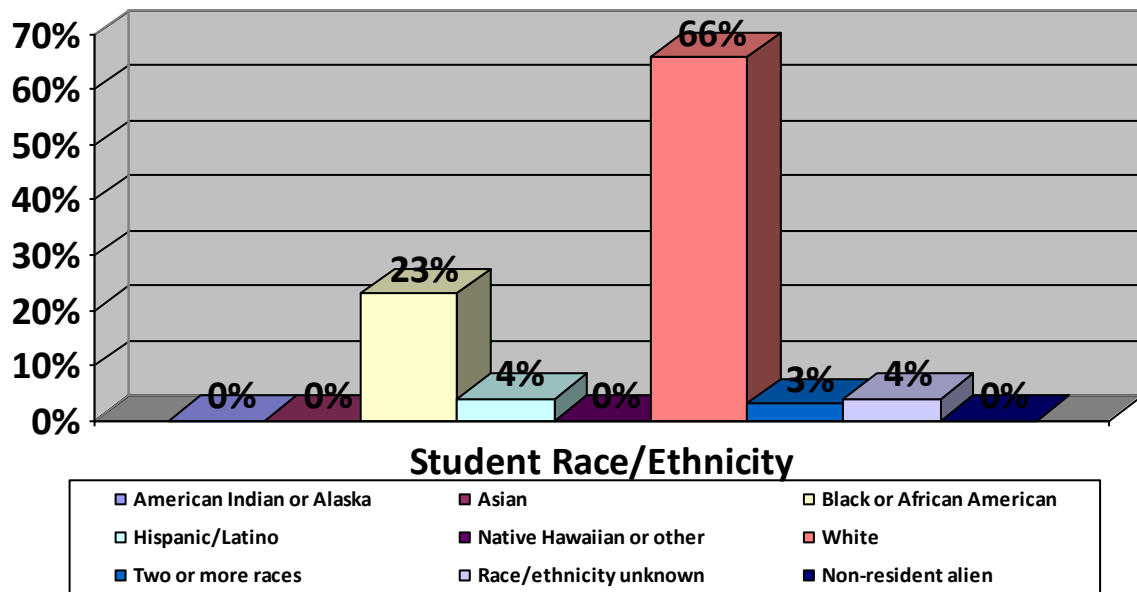

STUDENT RACE/ETHNICITY